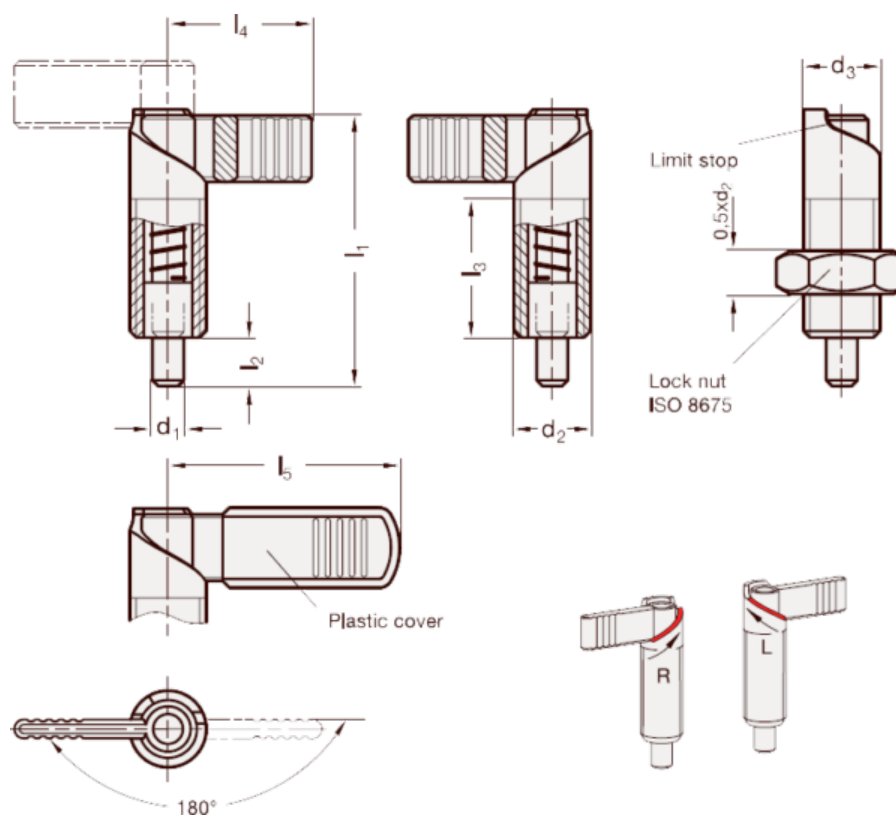

# Data Sheet

Article number: 2072110M2015LBK

Description:

E+G indexing plungers

Note:

GN 721-10-M20x1,5-LBK

## Measures

d1 = 10  
d2 = M20x1.5  
d3 = 20  
l1 = 69  
l2 = 12  
l3 = 37  
l4 = 37  
l5 = 52

Weight in (g) = 166